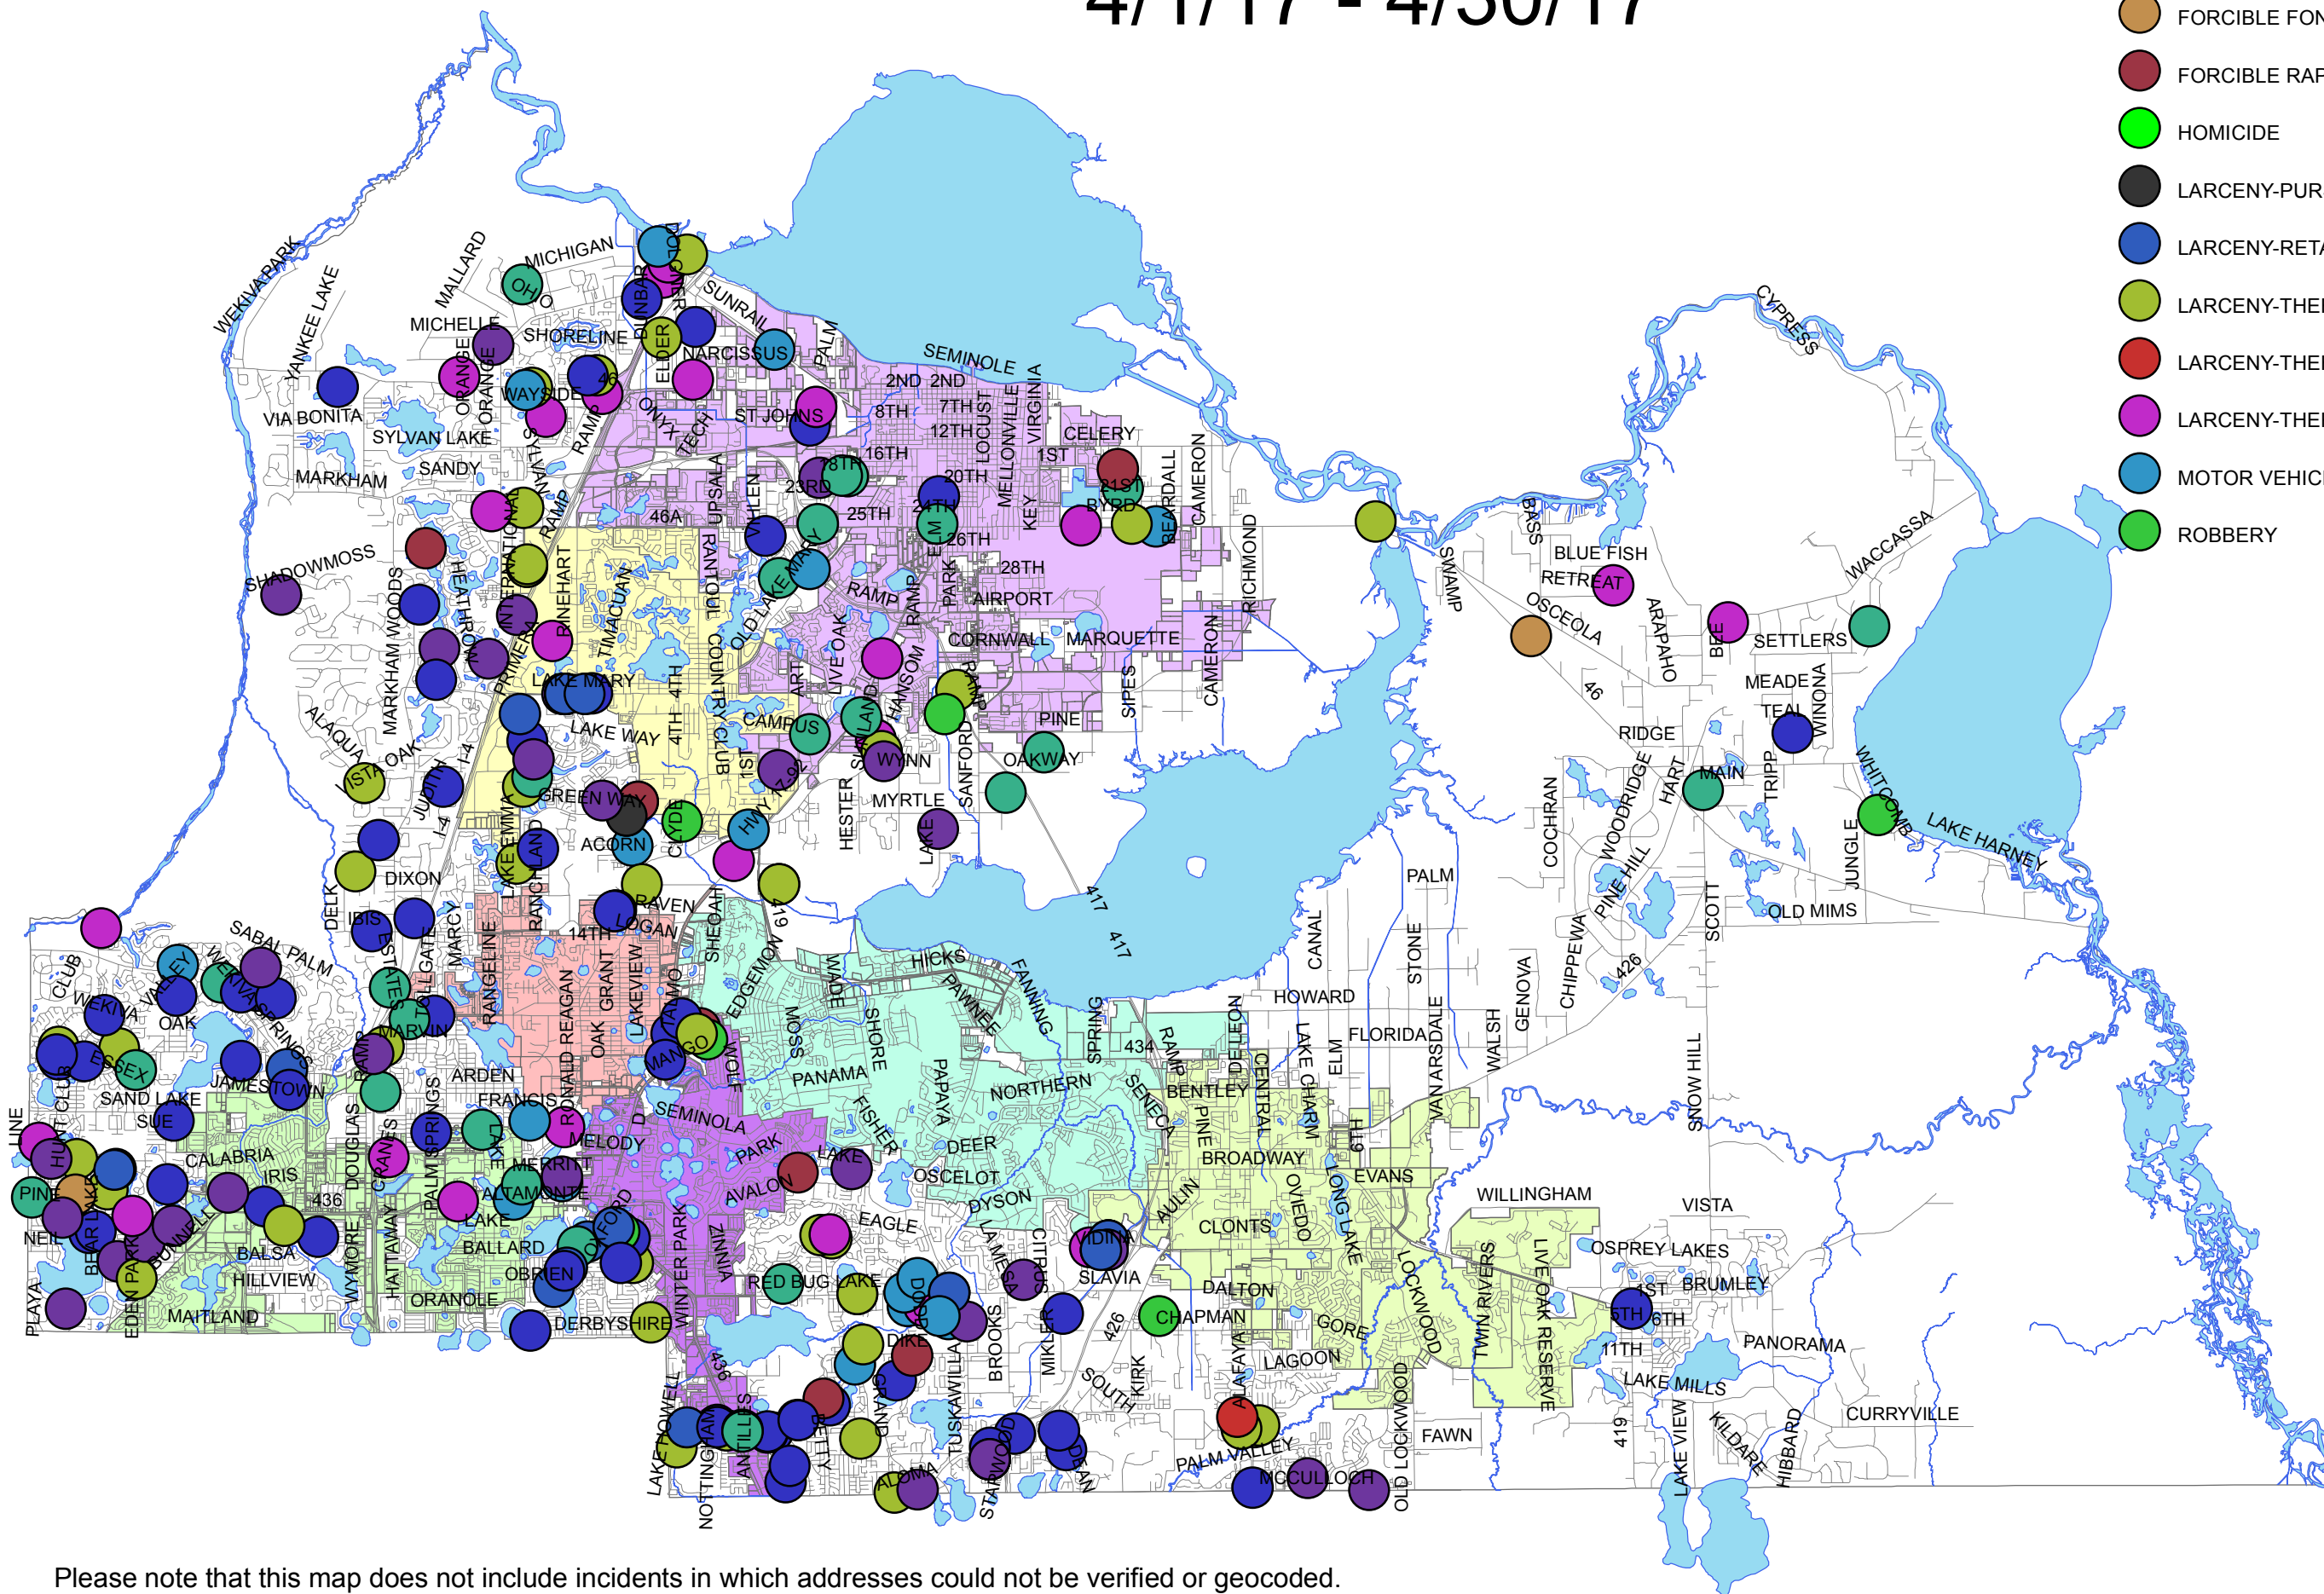

PART I CRIMES

4/1/17 - 4/30/17

- AGGRAVATED ASSAULT
- ALL OTHER LARCENY
- BURGLARY
- FORCIBLE FONDLING
- FORCIBLE RAPE
- HOMICIDE
- LARCENY-PURSE SNATCHING
- LARCENY-RETAIL THEFT/SHOPLIFTING
- LARCENY-THEFT FROM MOTOR VEHICLE/NO PARTS
- LARCENY-THEFT OF BICYCLES
- LARCENY-THEFT OF MOTOR VEHICLE PARTS/ACCESSORIES
- MOTOR VEHICLE THEFT
- ROBBERY

Please note that this map does not include incidents in which addresses could not be verified or geocoded.